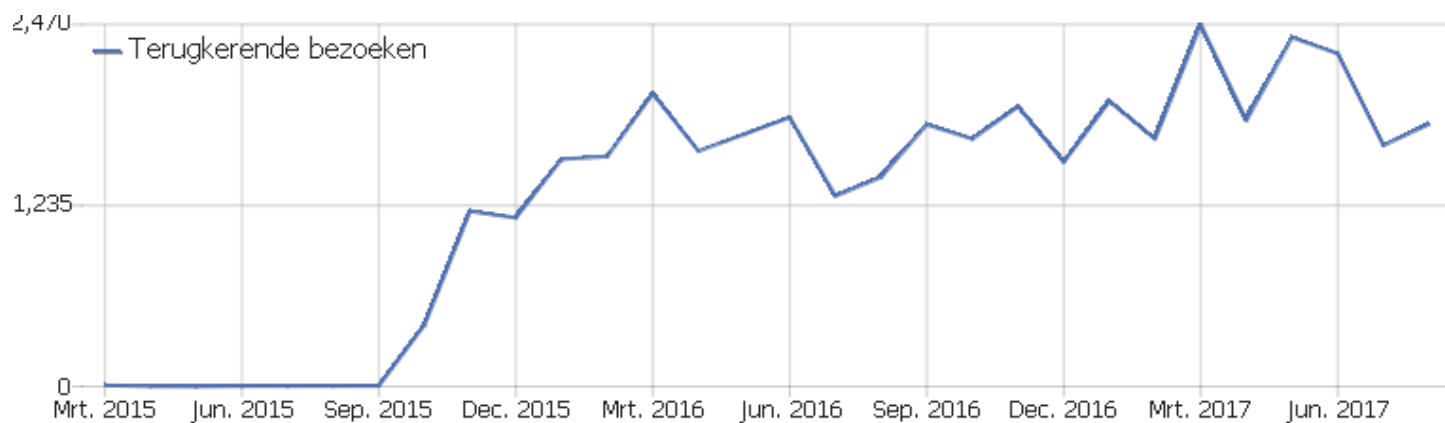

Terugkerende bezoeken

Naam	Waarde
Unieke terugkerende bezoekers	1,015
Terugkerende gebruikers	0
Terugkerende bezoeken	1,790
Acties tijdens terugkerende bezoeken.	8,130
Hoogste aantal acties in een terugkeer bezoek	160
Bounce Rate voor terugkerende bezoeken	48%
Gemiddeld aantal acties per terugkerend bezoek	5
Gemiddelde duur van een terugkeer bezoek (in sec)	00:05:12